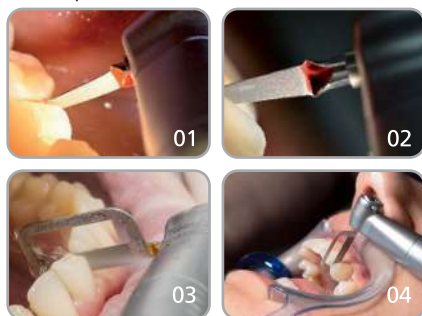

REF WG-69LTSWISS
(with light)

REF WG-69ASWISS
(without light)

Toggle switch fixed downwards: oscillating instruments in axially fixed position
Toggle switch fixed upwards: axially free-rotating oscillating instruments.

Product Description

DUAL INTENSIV SWINGLE CONTRA-ANGLE

- Better grip design of the contra-angle handpiece
- Special coating provides lasting protection against scratched surfaces
- Reciprocating contra-angle handpiece with integrated water spray and optional light
- Stroke movement 0.9 mm
- 20,000 oscillating stroke movements at 40,000 rpm
- With toggle switch to select axially free-rotating or fixed position of the oscillating instruments

A toggle switch on the contra-angle head allows you to choose between axially free-rotating or axially fixed oscillating instruments.

Indications

- Swingle: for oscillating instruments with oscillating movement
- Swingle/Proxoshape: Precise preparation and margin finishing
- Swingle/Proxoshape: Fast and efficient excess removal, finishing and polishing of restorations
- Swingle/Ortho-Strips: Approximal enamel reduction, IPR, in orthodontics